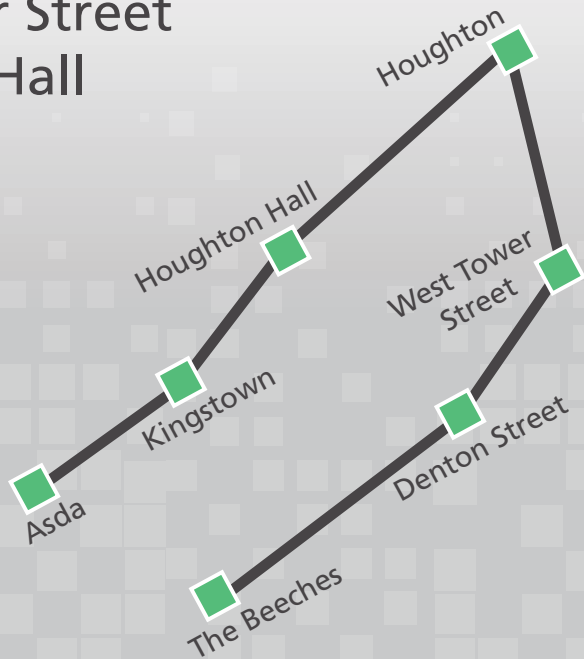

reays

City Hopper Buses

- The Beeches
- Denton Holme
- West Tower Street
- Houghton Hall
- Kingstown
- Asda

Monday to Saturday only,
excluding Bank Holidays
and Public Holidays

For all your enquiries call our travel centre

01228 267267

www.reays.co.uk

Monday - Saturday*											
The Beeches, Glaramara Drive		08:10	09:10	10:10	11:10	12:10	13:10	14:10	15:10	16:10	17:10
Levens Drive / Rosehill Drive		08:15	09:15	10:15	11:15	12:15	13:15	14:15	15:15	16:15	17:15
Kirkstone Crescent		08:19	09:19	10:19	11:19	12:19	13:19	14:19	15:19	16:19	17:19
Stanhope Road, Aldi		08:26	09:26	10:26	11:26	12:26	13:26	14:26	15:26	16:26	17:26
Denton Holme, Metcalfe Street		08:30	09:30	10:30	11:30	12:30	13:30	14:30	15:30	16:30	17:30
Devonshire St / Reays Travel Shop		08:35	09:35	10:35	11:35	12:35	13:35	14:35	15:35	16:35	17:35
West Tower Street		08:40	09:40	10:40	11:40	12:40	13:40	14:40	15:40	16:40	17:40
Stanwix, Crown Inn		08:44	09:44	10:44	11:44	12:44	13:44	14:44	15:44	16:44	17:44
The Near Boot Inn		08:50	09:50	10:50	11:50	12:50	13:50	14:50	15:50	16:50	17:50
Houghton Post Office		08:52	09:52	10:52	11:52	12:52	13:52	14:52	15:52	16:52	17:52
Houghton Hall Garden Centre		08:57	09:57	10:57	11:57	12:57	13:57	14:57	15:57	16:57	17:57
Kingstown, Retail Park		09:02	10:02	11:02	12:02	13:02	14:02	15:02	16:02	17:02	18:02
Kingstown ASDA		09:05	10:05	11:05	12:05	13:05	14:05	15:05	16:05	17:05	18:05